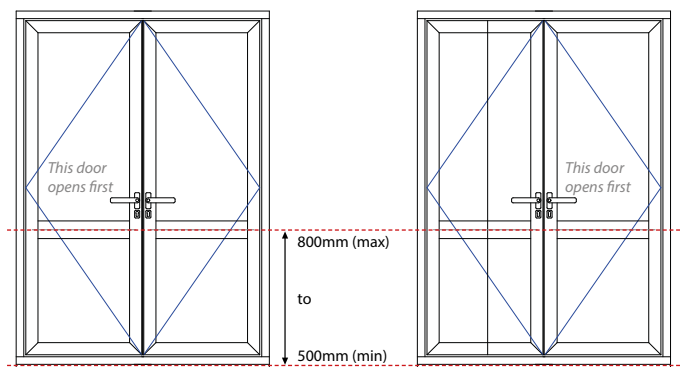

FRENCH DOOR *(Viewed from outside)*

Left hand master

Right hand master

FRENCH DOOR with MIDRAIL *(Viewed from outside)*

Left hand master

Right hand master

DOOR DIMENSIONS

Width: mm

Height inc. Sill: mm

Midrail Height: mm
(from underside of frame ignoring Sill option)

MIN/MAX FRAME SIZES

Single		French	
min width	700mm	min width	1200mm
max width	1100mm	max width	2200mm
min height	2020mm*	min height	2020mm*
max height	2400mm	max height	2400mm