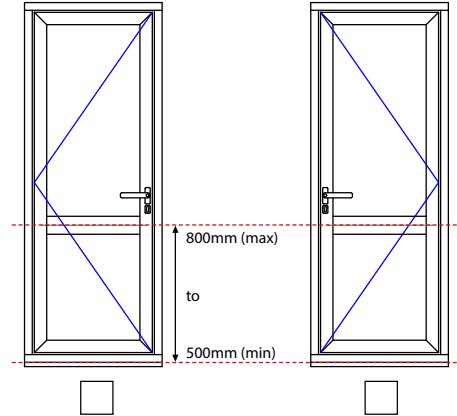

RESIDENTIAL DOOR with MIDRAIL *(Viewed from outside)*

Please note:
Triple glazing is not available with midrail options on either residential or French doors