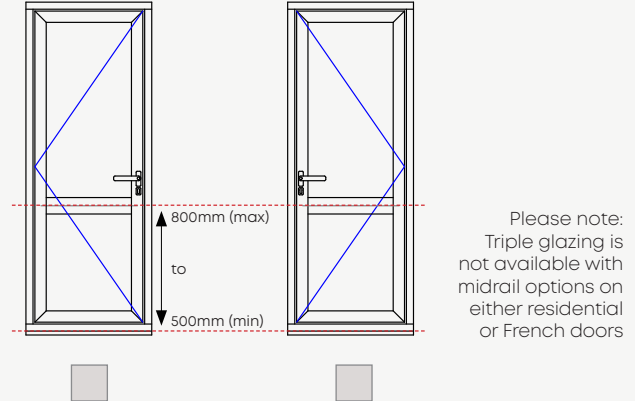

Page..... of.....

Contact Name:.....

Email:.....

Available Door Styles (as viewed from outside, please tick your choice)

Residential Door (viewed from outside)

Residential Door with midrail (viewed from outside)

Left hand master

Right hand master

| Door dimensions | |
|---|----------|
| Width | mm |
| Height inc. Sill | mm |
| Midrail height (from underside of frame ignoring Sill option) | mm |

| Min/Max frame sizes | | | |
|---------------------|---------|------------|---------|
| | Single | French | |
| Min width | 700mm | Min width | 700mm |
| Max width | 1100mm | Max width | 1100mm |
| Min height | 2020mm* | Min height | 2020mm* |
| Max height | 2400mm | Max height | 2400mm |