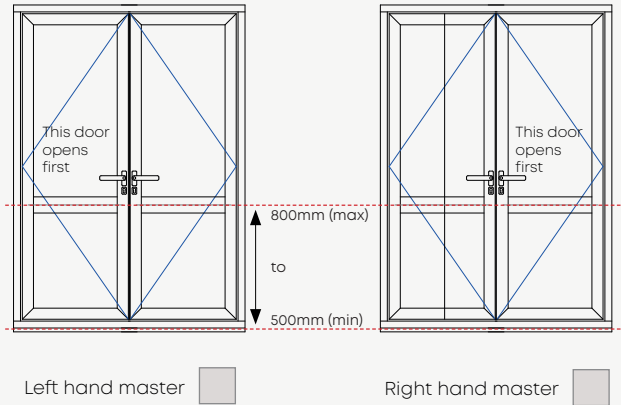

Left hand master

Right hand master

| Door dimensions | |
|---|----------|
| Width | mm |
| Height inc. Sill | mm |
| Midrail height (from underside of frame ignoring Sill option) | mm |

| Min/Max frame sizes | | | |
|---------------------|---------|------------|---------|
| | Single | French | |
| Min width | 700mm | Min width | 700mm |
| Max width | 1100mm | Max width | 1100mm |
| Min height | 2020mm* | Min height | 2020mm* |
| Max height | 2400mm | Max height | 2400mm |