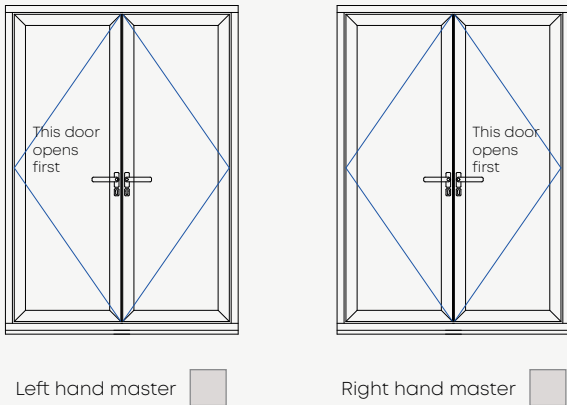

Page..... of.....

Contact Name:.....

Email:.....

Available Door Styles (as viewed from outside, please tick your choice)

Residential Door (viewed from outside)

Residential Door with midrail (viewed from outside)

Please note:
 Triple glazing is not available with midrail options on either residential or French doors

French Door (viewed from outside)

Left hand master

Right hand master

French Door with midrail (viewed from outside)

Left hand master

Right hand master

| Door dimensions | |
|---|----------|
| Width | mm |
| Height inc. Sill | mm |
| Midrail height (from underside of frame ignoring Sill option) | mm |

| Min/Max frame sizes | | | |
|---------------------|---------|------------|---------|
| | Single | French | |
| Min width | 700mm | Min width | 700mm |
| Max width | 1100mm | Max width | 1100mm |
| Min height | 2020mm* | Min height | 2020mm* |
| Max height | 2400mm | Max height | 2400mm |