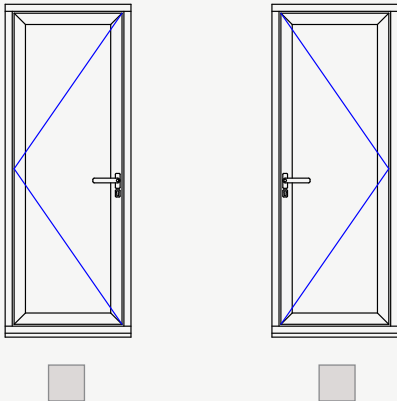

Company:.....

Requested Delivery Date:.....

Account No:.....

Order Reference:.....

Address:.....

Signature:.....

..... Postcode:.....

Tel:..... Fax:.....

Page..... of.....

Contact Name:.....

Email:.....

Available Door Styles (as viewed from outside, please tick your choice)

Residential Door (viewed from outside)